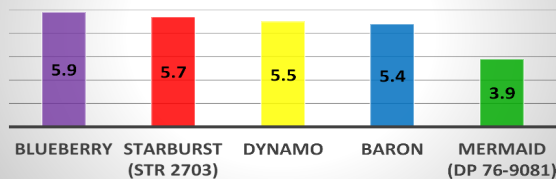

## Kentucky Bluegrass

Value

Innovation

Service

Expertise

Blending innovation and value into exceptional seed products. Mixing incredible service and expertise to form lasting relationships.

Scoring a perfect "9" in NTEP ratings for its dark green color, **Blueberry** is the absolute first choice as a mono-stand turfgrass and is the ultimate seed for blends to achieve genetic diversity. This Compact, America Type Kentucky Bluegrass has proven drought tolerance, disease resistance and is tops in Spring green-up! **Blueberry** is a grass seed ideal for sports fields, landscaping applications, sod production and parks and recreation.

National Turfgrass Evaluation Program  
Turfgrass Quality Ratings- **Schedule "B"**  
1-9; 9 = Best Quality

National Turfgrass Evaluation Program  
Genetic Color Ratings  
1-9; 9 = Dark Green