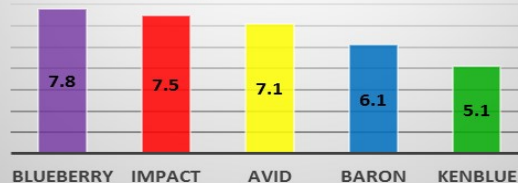

## Kentucky Bluegrass

Value

Innovation

Service

Expertise

Blending innovation and value into exceptional seed products. Mixing incredible service and expertise to form lasting relationships.

Scoring a perfect "9" in NTEP ratings for its dark green color, **Blueberry** is the absolute first choice as a mono-stand turfgrass and is the ultimate seed for blends to achieve genetic diversity. This Compact, America Type Kentucky Bluegrass has proven drought tolerance, disease resistance and is tops in Spring green-up! **Blueberry** is a grass seed ideal for sports fields, landscaping applications, sod production and parks and recreation.

National Turfgrass Evaluation Program  
Turfgrass Quality Ratings- **Schedule "B"**  
1-9; 9 = Best Quality

National Turfgrass Evaluation Program  
Genetic Color Ratings  
1-9; 9 = Dark Green