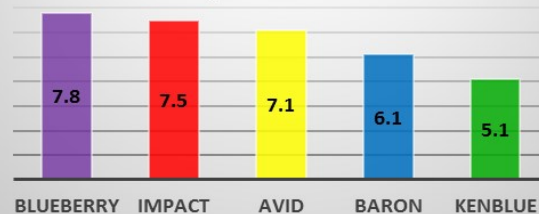

BLUEBERRY

Kentucky Bluegrass

Value

Innovation

Service

Expertise

Blending innovation and value into exceptional seed products. Mixing incredible service and expertise to form lasting relationships.

Scoring a perfect "9" in NTEP ratings for its dark green color, **Blueberry** is the absolute first choice as a mono-stand turfgrass and is the ultimate seed for blends to achieve genetic diversity. This Compact, America Type Kentucky Bluegrass has proven drought tolerance, disease resistance and is tops in Spring green-up! **Blueberry** is a grass seed ideal for sports fields, landscaping applications, sod production and parks and recreation.

National Turfgrass Evaluation Program
Genetic Color Ratings
1-9; 9 = Dark Green

Features & Benefits

- > DARKER GREEN COLOR THAN MOST KENTUCKY BLUEGRASSES
- > EXCEPTIONAL TRAFFIC WEAR TOLERANCE
- > FUSARIUM, STRIP AND STEM RUST RESISTANCE
- > EXCELLENT TURFGRASS QUALITY
- > GREAT CHOICE FOR BLENDING