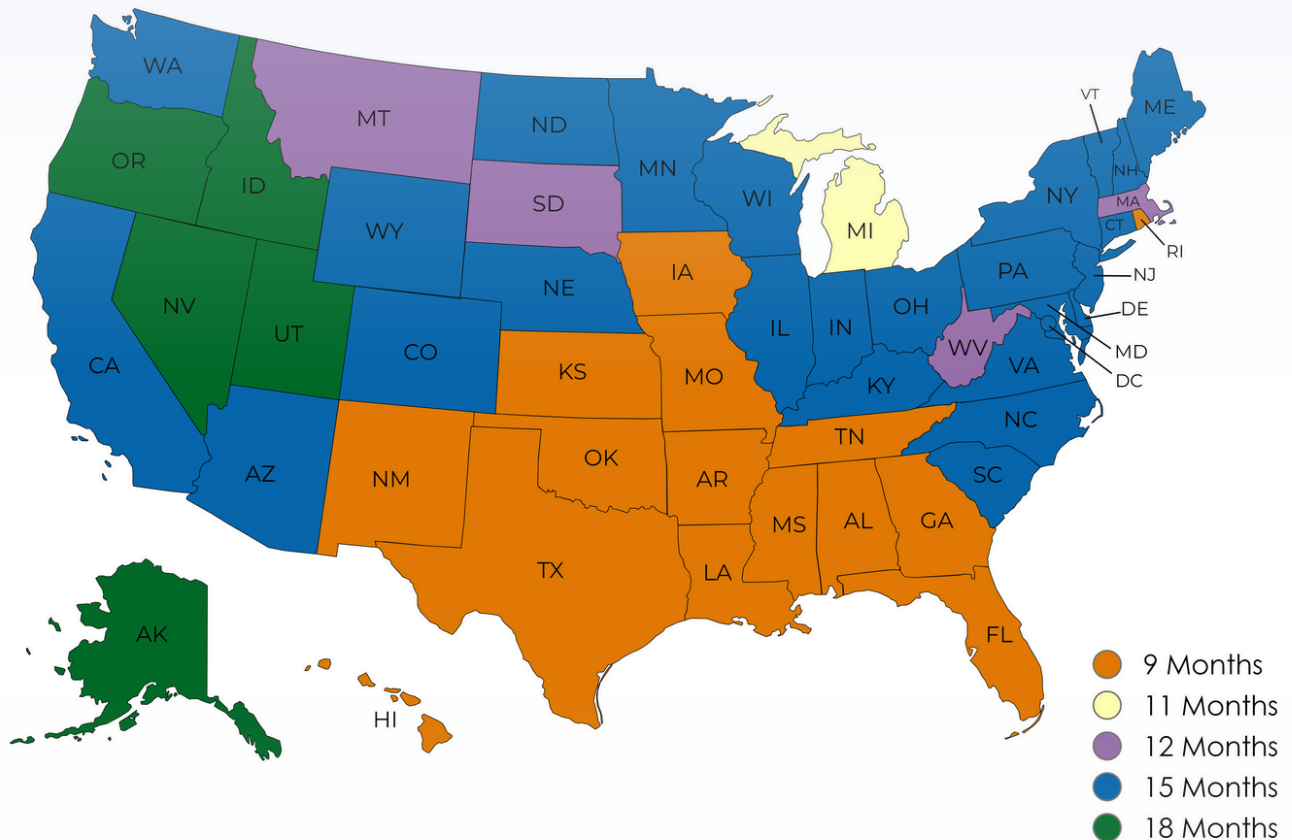

STATE SELL BY REQUIREMENTS FOR LAWN SEED

MD and PA are 15 months, however, Kentucky 31 T.F. is 9 months.
 MD is 15 months, however, Annual Ryegrass by itself is 9 months.

9 Month Stores - A test date of 6/1/2024 would result in a sell by date of 3/1/2025.

12 Month Stores - A test date of 6/1/2024 would result in a sell by date of 6/1/2025.

15 Month Stores - A test date of 6/1/2024 would result in a sell by date of 9/1/2025.

BLENDING **INNOVATION** AND **VALUE** INTO EXCEPTIONAL SEED PRODUCTS &
 MIXING INCREDIBLE **SERVICE** AND **EXPERTISE** TO FORM LASTING RELATIONSHIPS.