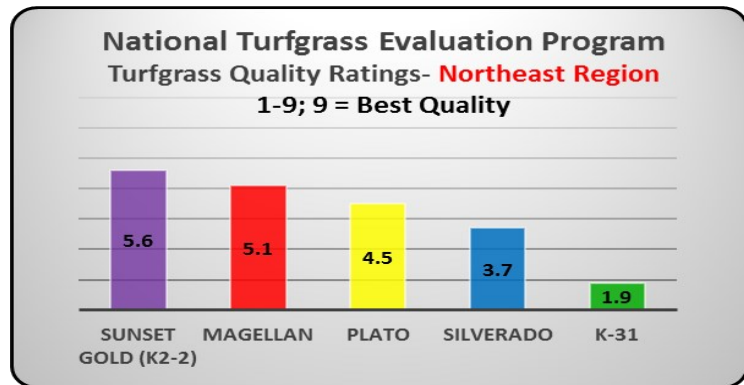

SUNSET GOLD

Tall Fescue

Value

Innovation

Service

Expertise

Blending innovation and value into exceptional seed products. Mixing incredible service and expertise to form lasting relationships.

Sunset Gold is an improved turf-type Tall Fescue with elite turf characteristics and superior dark green color. With added drought and brown patch resistance, **Sunset Gold** can be used for full sun or partial to full shade. It performs well without irrigation and under limited input management. **Sunset Gold** is perfect for sod production, lawns, landscape, sports fields and golf course rough areas.

Features & Benefits

- > GOOD WINTER COLOR
- > EARLY SPRING GREEN UP
- > RESISTS WILTING & DORMANCY
- > ENDOPHYTE ENHANCED
- > STRONG SEEDLING VIGOR
- > GOOD FROST TOLERANCE